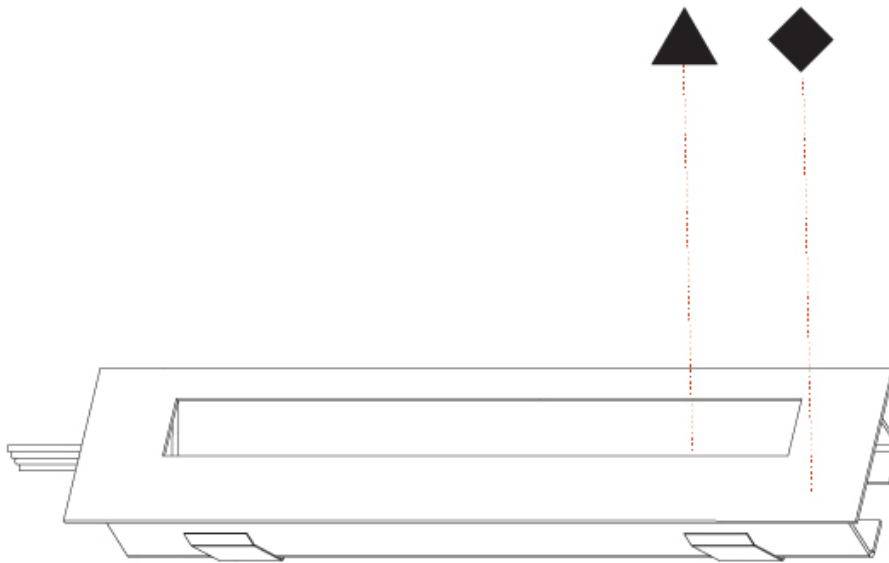

## DELIGHT STRING STEP WIDE RECESSED

A35702-

PROJECT

TYPE

SPECIFIER

QUANTITY

DATE

A