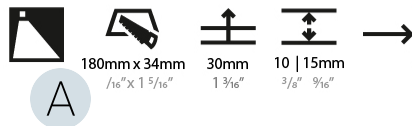

GENERAL

Series: Delight
Subseries: Delight String Step Wide
Brand: Prolicht
Division: Architectural
Mounting Type: Recessed
Mounting Location: Wall
Subcategory: Step Light

PHYSICAL

Shape: Rectangle
Length (mm): 190
Length (in): 7 1/2
Height (mm): 40
Depth (mm): 27
Height (in): 1 9/16
Depth (in): 1 1/16
Ceiling Thickness (mm): 10 / 12 / 15
Ceiling Thickness (in): 3/8 or 1/2 or 9/16
Min. Recessing Depth (mm): 30
Min. Recessing Depth (in): 1 3/16
Light Distribution: Asymmetric
Weight (kg): 0.208
Weight (lbs): .4576
Fixture Finish: SSR / BKV / CWI / CRY / HAB / LAG / UFT / ITA / RUA / RUR / MIC / FTG / MYG / TWT / LOD / PUS / FRO / FUP / KIA / POP / BLS / SPG / MEY / GOH / GUM / CHC / COM / ABZ / JAG / OBR / MOS / ROR
Fixture Material: Aluminum
Cut-out Measurements: 140mm / 5 1/2" x 34mm / 1 5/16"

ELECTRICAL

Lamp Type: LED (Zhaga Standard)
Input Wattage (W): 2.2
Total Output Wattage (W): 2
Dimming: 0-10V Dimming / Phase Dimming (120Vac Only)
Driver Included: No
Driver Location: Remote
Driver Type: Constant Voltage - 120 / 277Vac
Driver Class: Class 2
Input Voltage (V): 120 - 277
Output Voltage (V): 24

LED

Number of LEDs: 1
Color Temperature (°K): 3000 / 3500 / 5000
Max. Delivered Lumen (lm): 60
CRI: >80 CRI
Lamp Life (hrs): 50000

OPTICAL

RATINGS AND CERTIFICATIONS

Certified By: Certified for North American Standards
IP rating: IP20