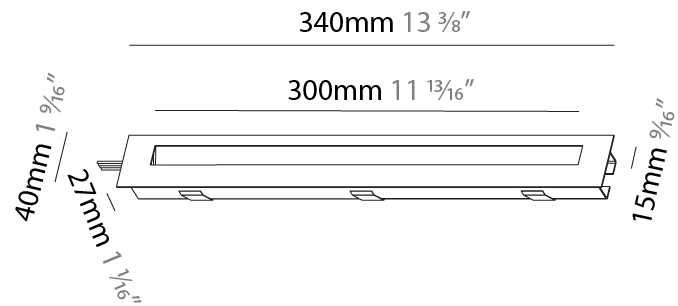

GENERAL

Series: Delight
Subseries: Delight String Step Wide
Brand: Prolicht
Division: Architectural
Mounting Type: Recessed
Mounting Location: Wall
Subcategory: Step Light

PHYSICAL

Shape: Rectangle
Length (mm): 340
Length (in): 13 ³/₈
Height (mm): 40
Depth (mm): 27
Height (in): 1 ⁵/₁₆
Depth (in): 1 ³/₁₆
Min. Recessing Depth (mm): 30
Min. Recessing Depth (in): 1 ³/₁₆
Light Distribution: Asymmetric
Weight (kg): 0.388
Weight (lbs): 0.854
Fixture Finish: SSR / BKV / CWI / CRY / HAB / LAG / UFT / ITA / RUA / RUR / MIC / FTG / MYG / TWT / LOD / PUS / FRO / FUP / KIA / POP / BLS / SPG / MEY / GOH / GUM / CHC / COM / ABZ / JAG / OBR / MOS / ROR
Fixture Material: Aluminum
Cut-out Measurements: 330mm / 13" x 34mm / 1 5/16"

ELECTRICAL

Lamp Type: LED (Zhaga Standard)
Input Wattage (W): 4
Total Output Wattage (W): 3.6
Dimming: 0-10V Dimming / Phase Dimming (120Vac Only)
Driver Included: No
Driver Location: Remote
Driver Type: Constant Voltage - 120 / 277Vac
Driver Class: Class 2
Input Voltage (V): 120 - 277
Output Voltage (V): 24

LED

Number of LEDs: 1
Color Temperature (°K): 3000 / 3500 / 5000
Max. Delivered Lumen (lm): 120
CRI: >80 CRI
Lamp Life (hrs): 50000

OPTICAL

RATINGS AND CERTIFICATIONS

Certified By: Certified for North American Standards
IP rating: IP20