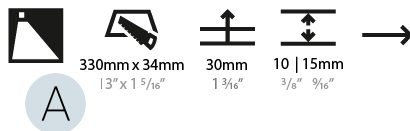

GENERAL

Series: Delight
Subseries: Delight String Step Wide
Brand: Prolicht
Division: Architectural
Mounting Type: Recessed
Mounting Location: Wall
Subcategory: Step Light

PHYSICAL

Shape: Rectangle
Length (mm): 340
Length (in): 13 ³/₈
Height (mm): 40
Depth (mm): 27
Height (in): 1 ⁵/₁₆
Depth (in): 1 ³/₁₆
Min. Recessing Depth (mm): 30
Min. Recessing Depth (in): 1 ³/₁₆
Light Distribution: Asymmetric
Weight (kg): 0.388
Weight (lbs): 0.854
Fixture Finish: SSR / BKV / CWI / CRY / HAB / LAG / UFT / ITA / RUA / RUR / MIC / FTG / MYG / TWT / LOD / PUS / FRO / FUP / KIA / POP / BLS / SPG / MEY / GOH / GUM / CHC / COM / ABZ / JAG / OBR / MOS / ROR
Fixture Material: Aluminum
Cut-out Measurements: 330mm / 13" x 34mm / 1 5/16"

ELECTRICAL

Lamp Type: LED (Zhaga Standard)
Input Wattage (W): 4
Total Output Wattage (W): 3.6
Dimming: 0-10V Dimming / Phase Dimming (120Vac Only)
Driver Included: No
Driver Location: Remote
Driver Type: Constant Voltage - 120 / 277Vac
Driver Class: Class 2
Input Voltage (V): 120 - 277
Output Voltage (V): 24

LED

Number of LEDs: 1
Color Temperature (°K): 3000 / 3500 / 5000
Max. Delivered Lumen (lm): 120
CRI: >80 CRI
Lamp Life (hrs): 50000

OPTICAL

RATINGS AND CERTIFICATIONS

Certified By: Certified for North American Standards
IP rating: IP20